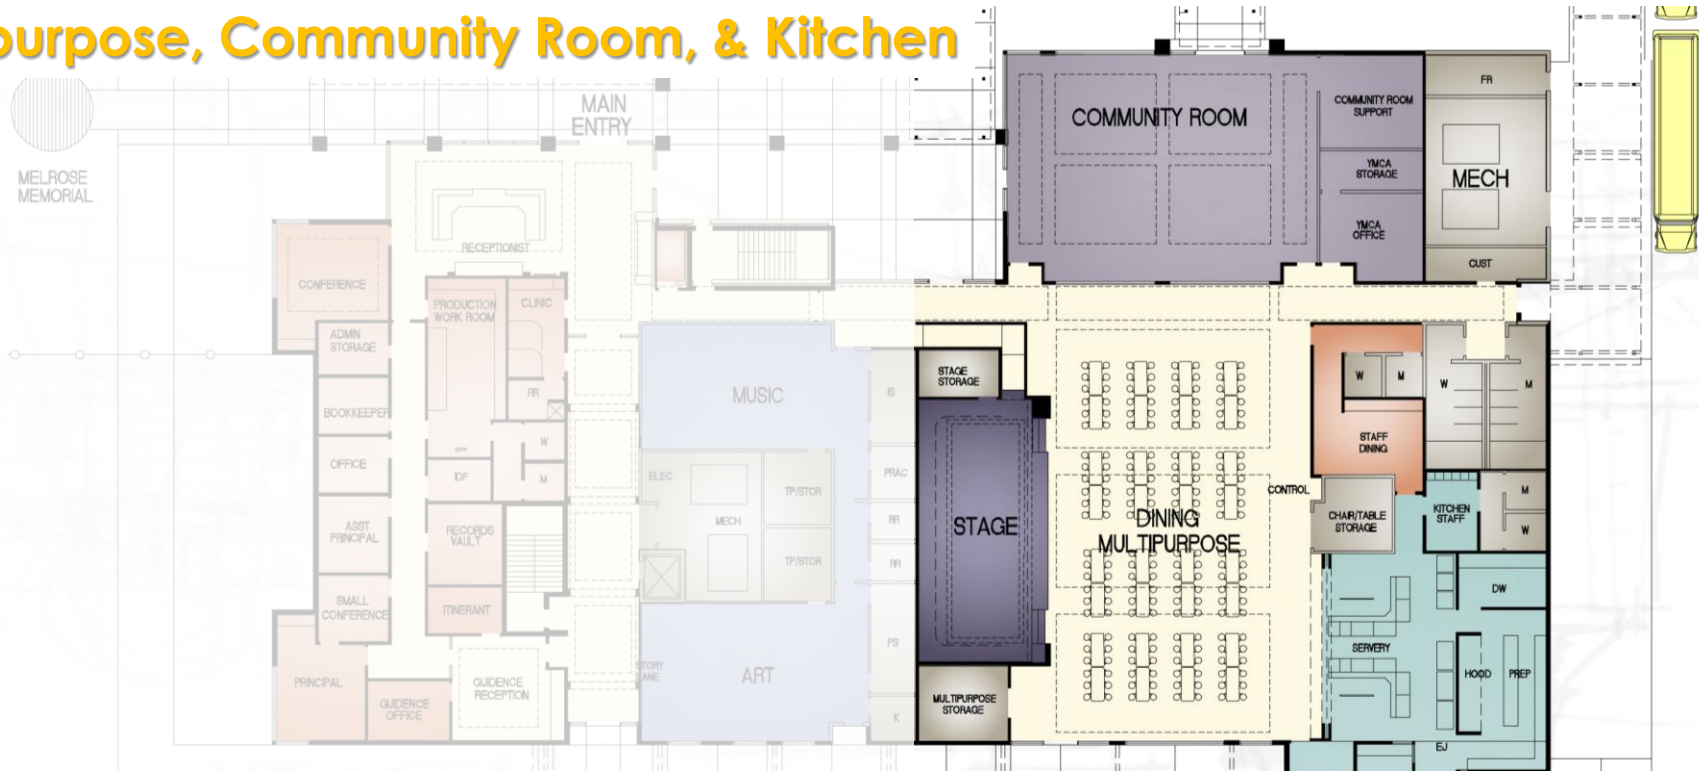

MELROSE ELEMENTARY SCHOOL

21st Century Classroom

- Untethered
- Multi-Functional
- Fun, inviting, Engaging,
- Dynamic, Organic

21st Century Classroom

- Break-out Areas
- Individual Learning
- Group Projects
- Tutoring
- Parent Volunteering

Administration Suite

MELROSE
MEMORIAL

Music & Art

Multipurpose, Community Room, & Kitchen

Courtyard & Outdoor

Center for Journalism & Multi-Media Studies

Site Plan

NEW CAMPUS REPLACEMENT FACILITY AT MELROSE ELEMENTARY SCHOOL

NEW CAMPUS REPLACEMENT FACILITY AT MELROSE ELEMENTARY SCHOOL

NEW CAMPUS REPLACEMENT FACILITY AT MELROSE ELEMENTARY SCHOOL

NEW CAMPUS REPLACEMENT FACILITY AT MELROSE ELEMENTARY SCHOOL

NEW CAMPUS REPLACEMENT FACILITY AT MELROSE ELEMENTARY SCHOOL